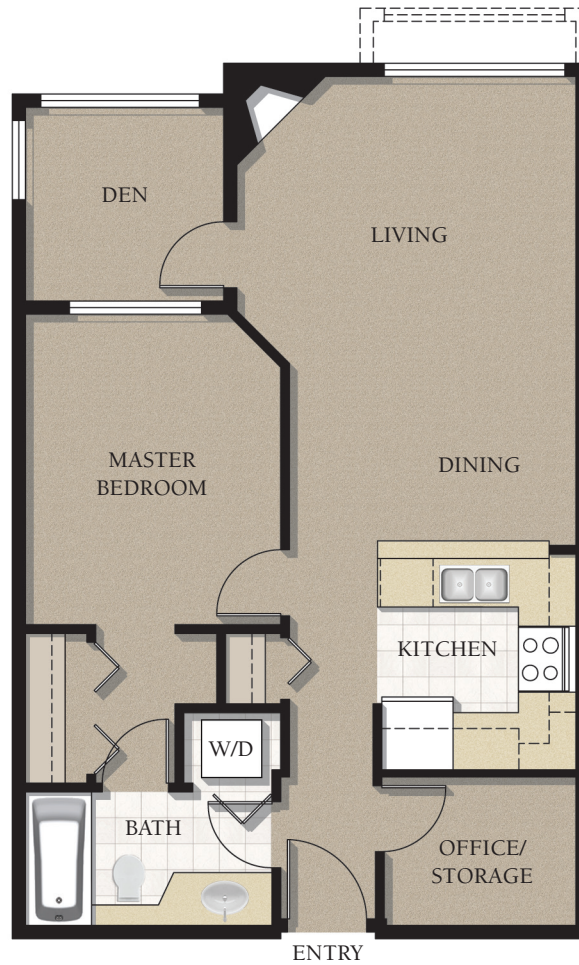

LAURIER
HOUSE

BIRCH

Plan B – One Bedroom + Den
Approx. 683-709 sq. ft.

Actual floor plans, illustrations, sizes and dimensions are approximate and may vary slightly.