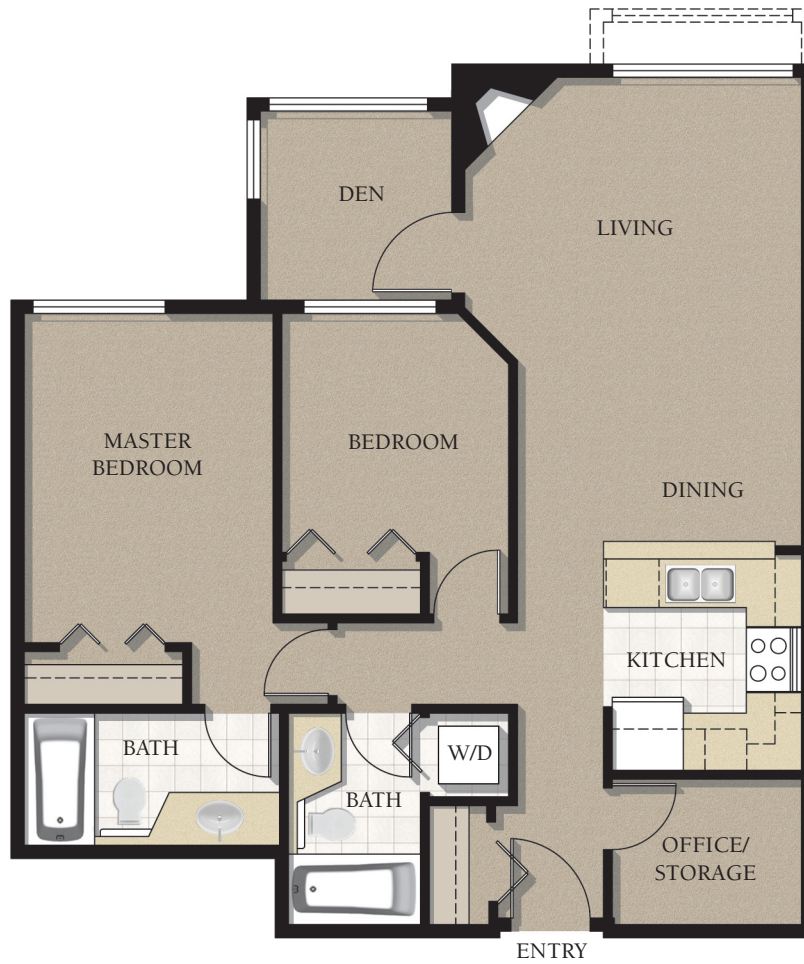

LAURIER
HOUSE

PINE

Plan E2 – Two Bedroom + Den
Approx. 868 sq. ft.

Actual floor plans, illustrations, sizes and dimensions are approximate and may vary slightly.