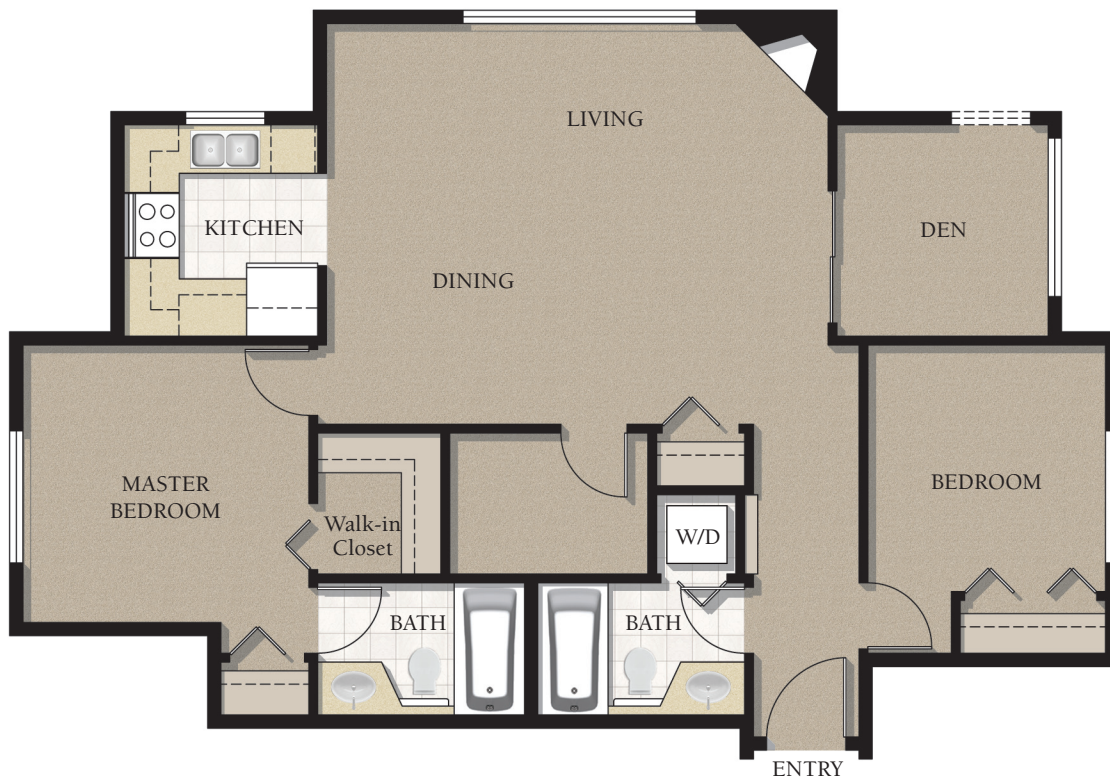

  
**LAURIER**  
HOUSE

**HEMLOCK**

Plan H – Two Bedroom + Den  
Approx. 963 sq. ft.

Actual floor plans, illustrations, sizes and dimensions are approximate and may vary slightly.