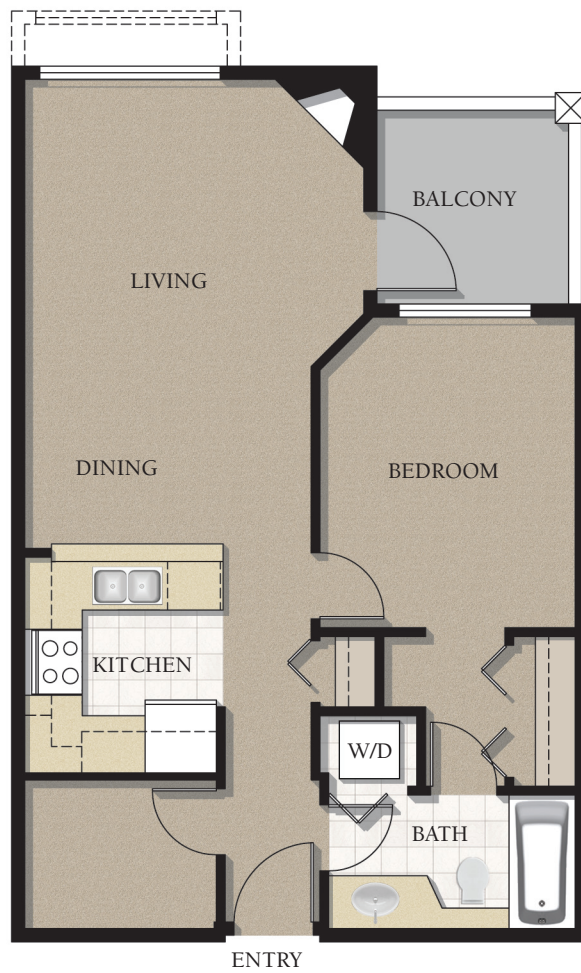

LAURIER
HOUSE

ALDER

Plan A – One Bedroom
Approx. 623-647 sq. ft.

Actual floor plans, illustrations, sizes and dimensions are approximate and may vary slightly.